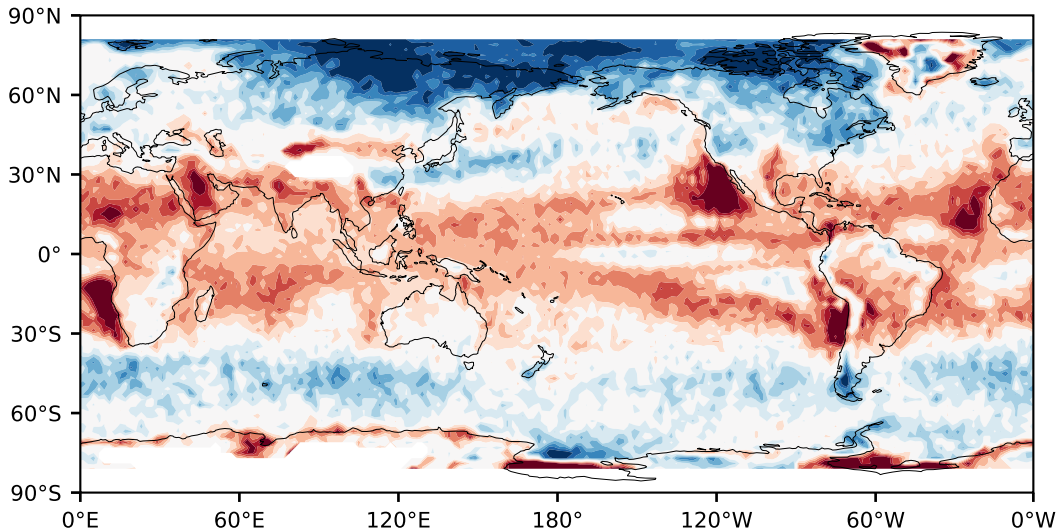

Model - Observations

Max 45.79
Mean -3.92
Min -72.58

RMSE 13.49
CORR 0.85