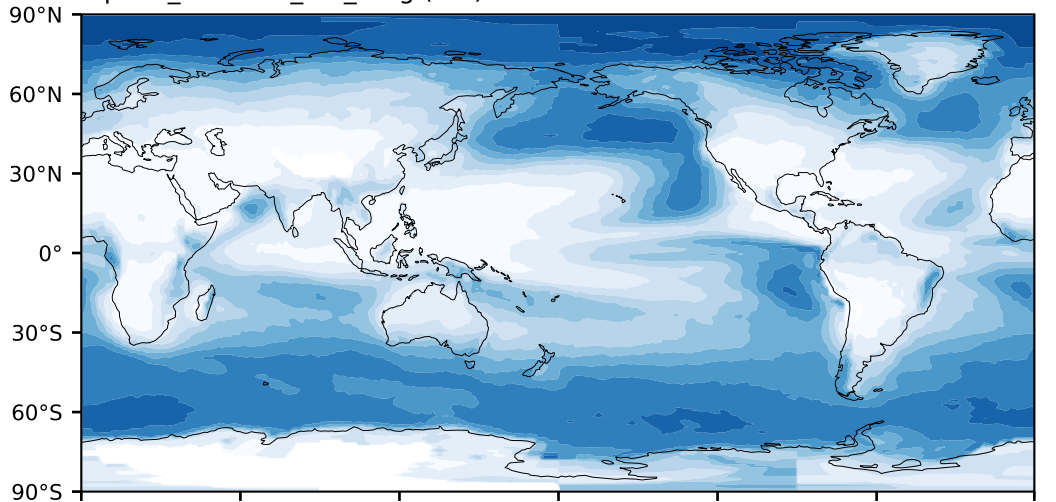

alpha3_min10nc_tk1_berg (2-6)

%

Max 88.08
Mean 34.29
Min 0.00

CALIPSO-GOCCP (2007-1) Model Observations