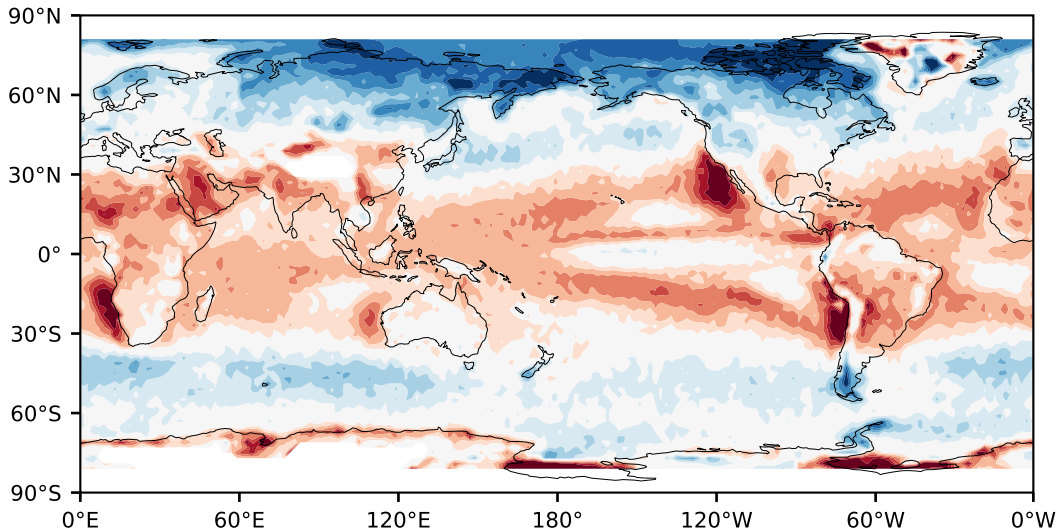

Model - Observations

Max 46.49
Mean -3.53
Min -67.81

RMSE 11.87
CORR 0.88