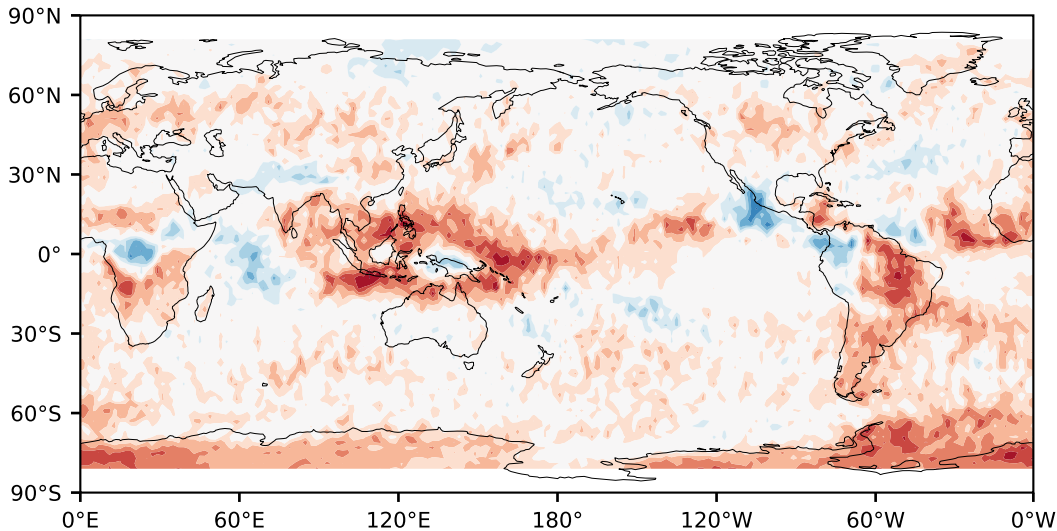

Model - Observations

Max 25.81
Mean -4.39
Min -31.66

RMSE 8.47
CORR 0.88