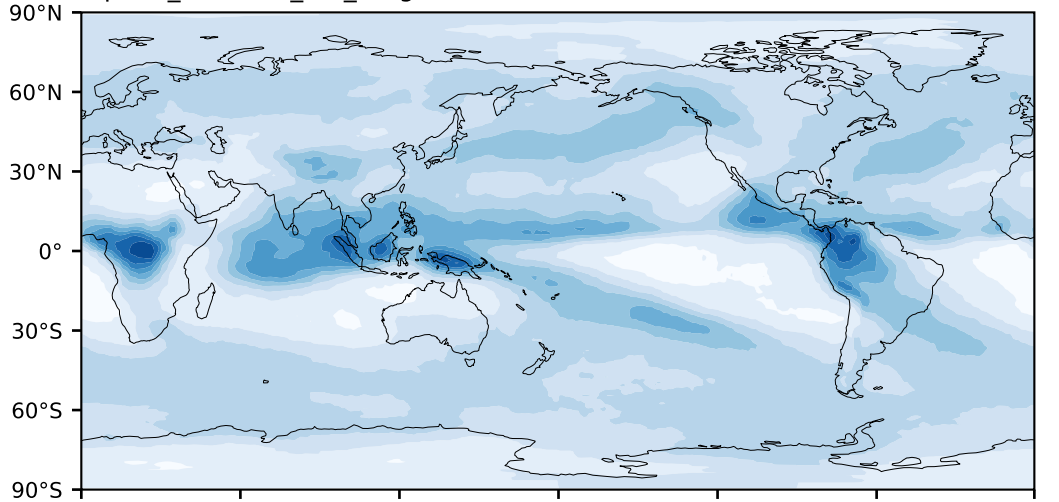

alpha3_min10nc_tk1_berg (2-6)

%

Max 91.23
Mean 26.60
Min 0.57

CALIPSO-GOCCP (2007-1) Model Observations