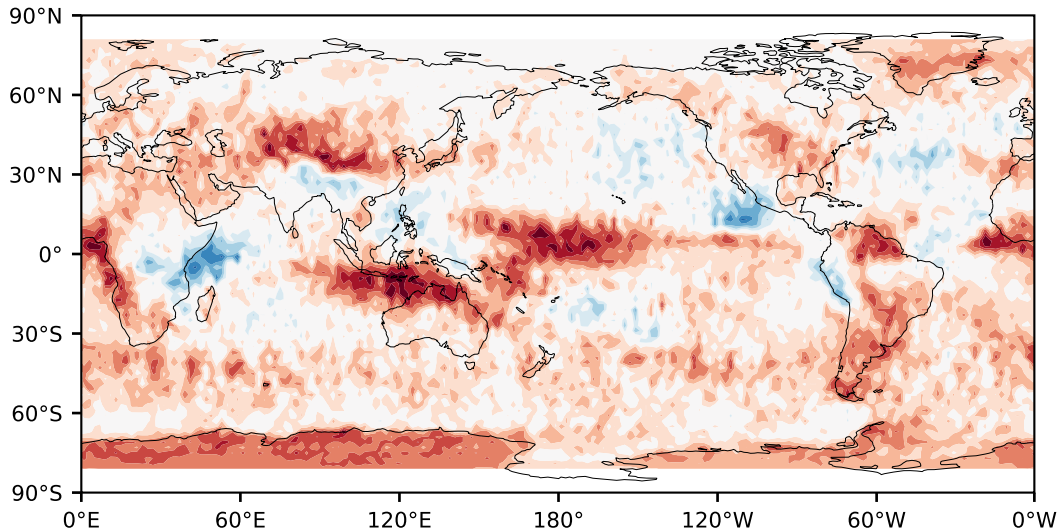

Model - Observations

Max 27.19
Mean -6.66
Min -36.52

RMSE 10.75
CORR 0.87