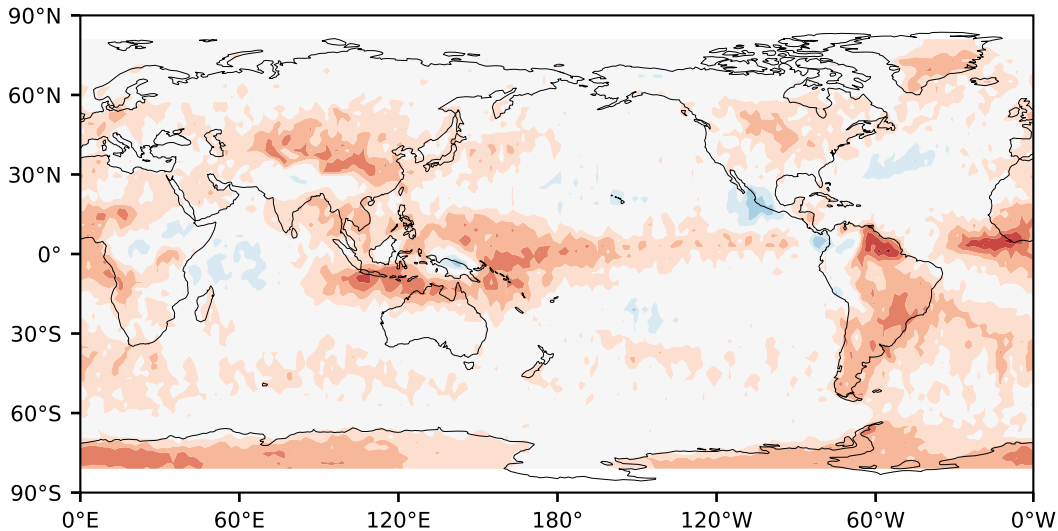

Model - Observations

Max 15.64
Mean -4.55
Min -28.12

RMSE 6.97
CORR 0.92