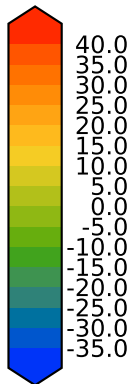

alpha3_min10nc_tk1_berg (2-6)

DegC

Max 38.60
Mean 19.91
Min -10.39

CRU Global Monthly Mean Observations

120°W 60°W
DegC