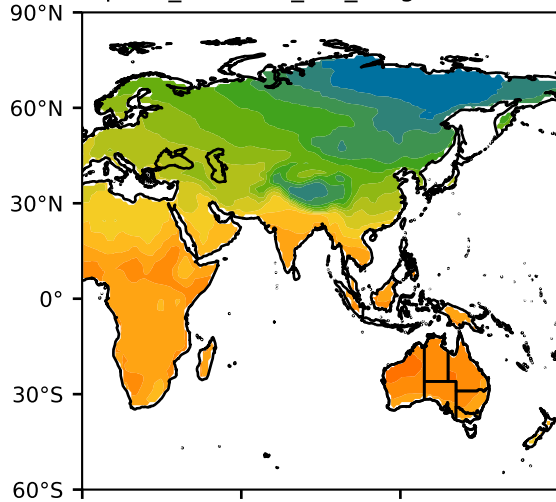

alpha3\_min10nc\_tk1\_berg (2-6)

DegC

Max 33.25  
Mean 6.25  
Min -38.71

CRU Global Monthly Mean Observations

120°W 60°W  
DegC