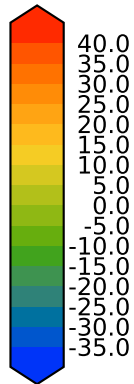

alpha3\_min10nc\_tk1\_berg (2-6)

DegC

Max 33.25  
Mean 6.25  
Min -38.71

CRU Global Monthly Mean Observations

120°W 60°W  
DegC