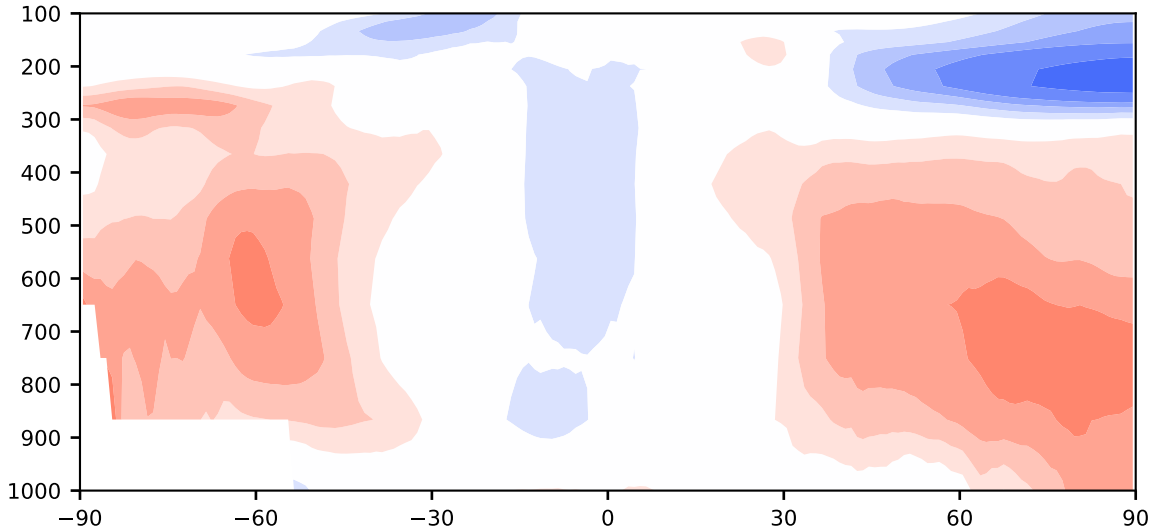

# Model - Observations

Max 23.92  
Mean 4.84  
Min -37.27

RMSE 8.53  
CORR 0.94