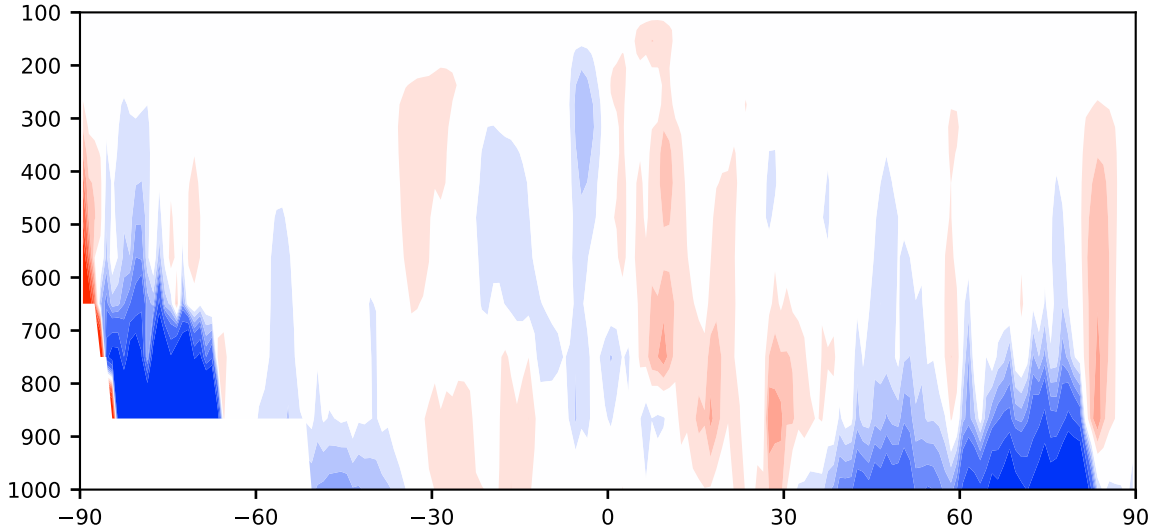

Model - Observations

Max 42.58
Mean -1.37
Min -84.38

RMSE 3.87
CORR 0.92