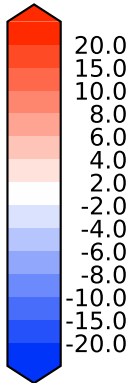

Model - Observations

Max 42.58
Mean -1.37
Min -84.38

RMSE 3.87
CORR 0.92