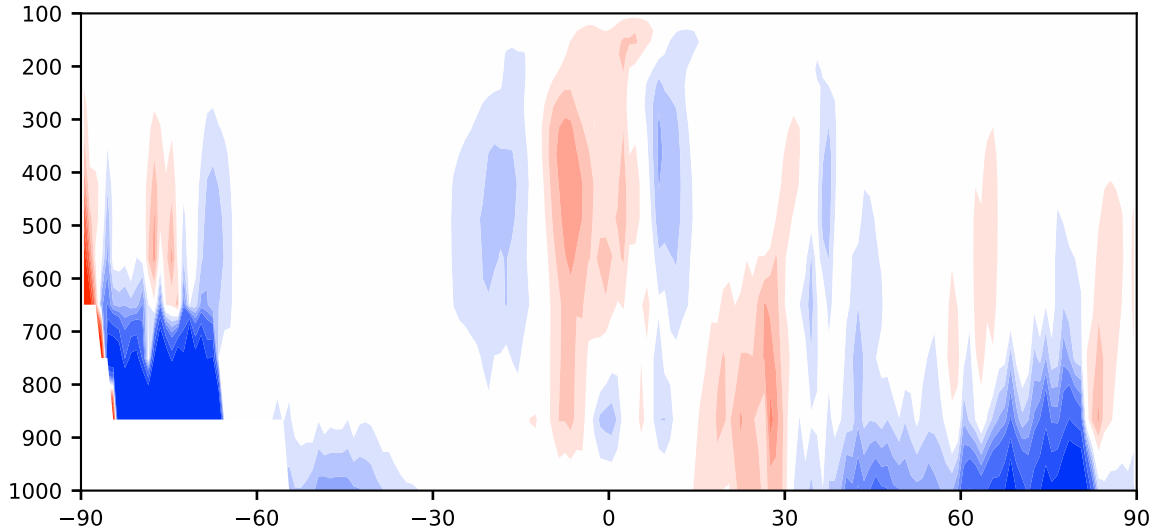

# Model - Observations

Max 37.42  
Mean -1.49  
Min -103.39

RMSE 4.32  
CORR 0.90