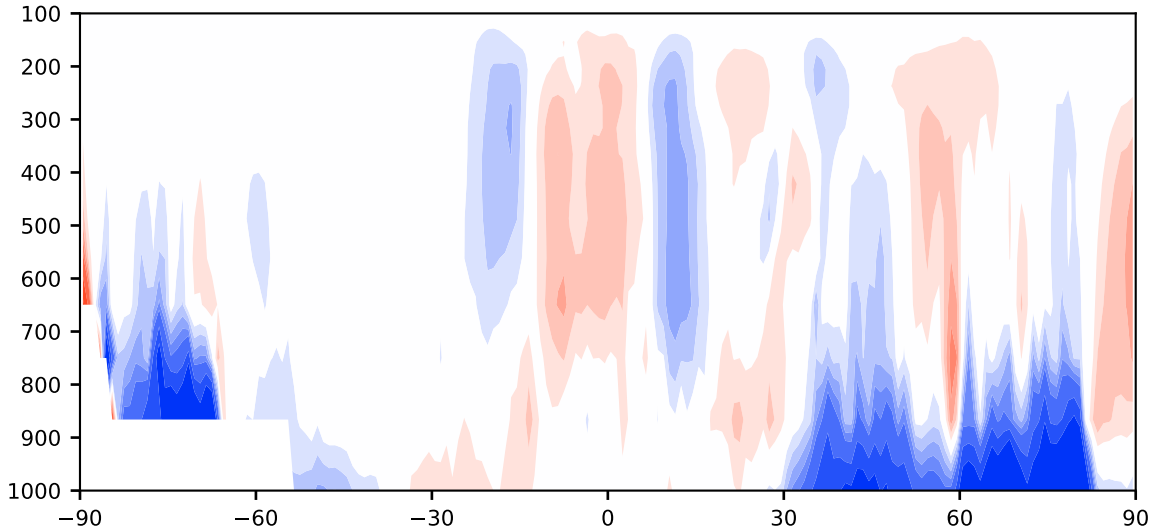

# Model - Observations

Max 21.38  
Mean -1.46  
Min -50.88

RMSE 4.02  
CORR 0.92