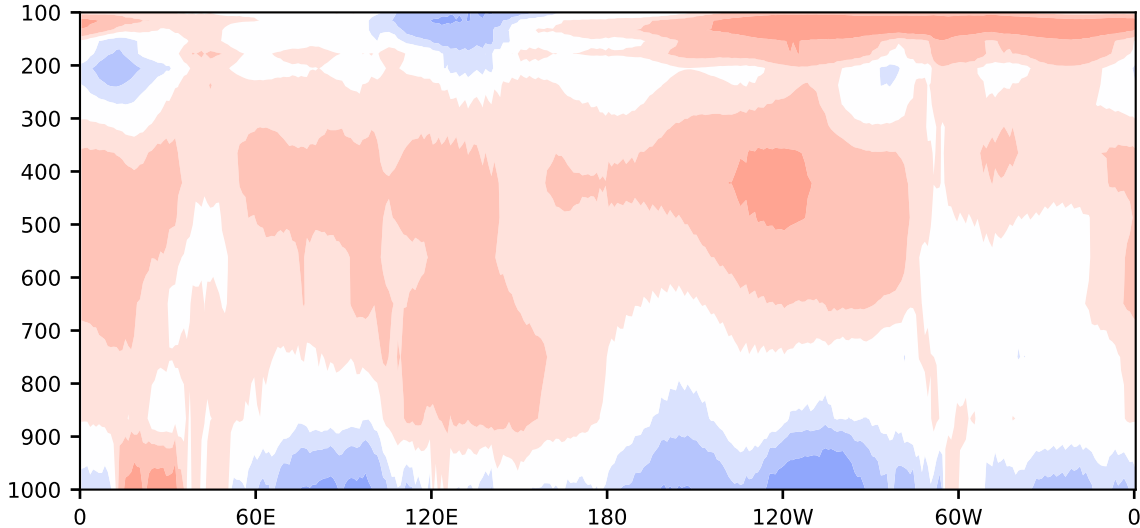

Model - Observations

Max 1.69
Mean 0.23
Min -1.99

RMSE 0.57
CORR 1.00