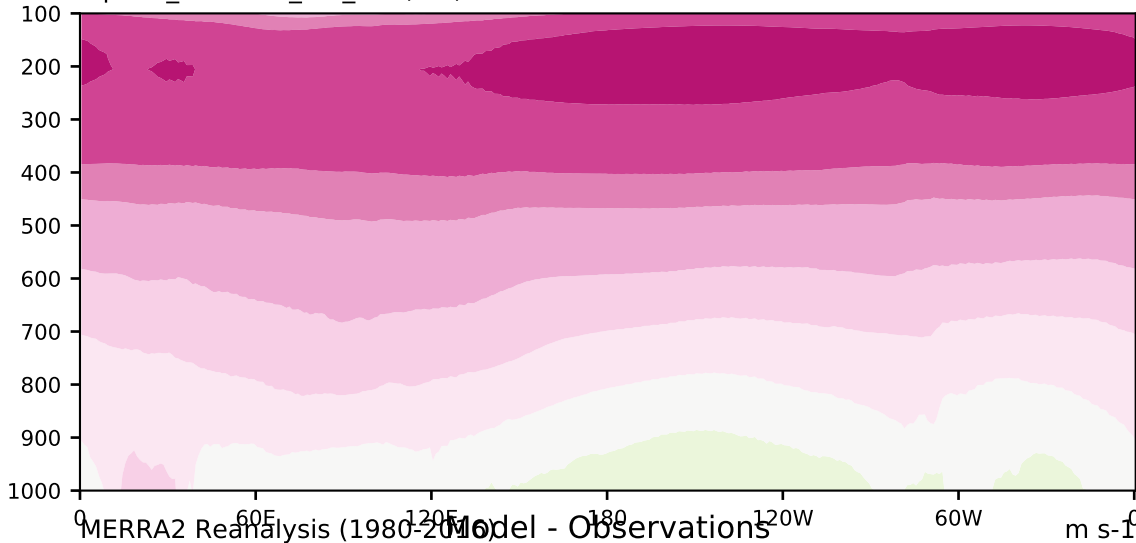

alpha3_min10nc_tk1_ZM (2-6)

m/s

Max 17.96
Mean 6.43
Min -2.77

20.0
15.0
10.0
8.0
5.0
3.0
1.0
-1.0
-3.0
-5.0
-8.0
-10.0
-15.0
-20.0