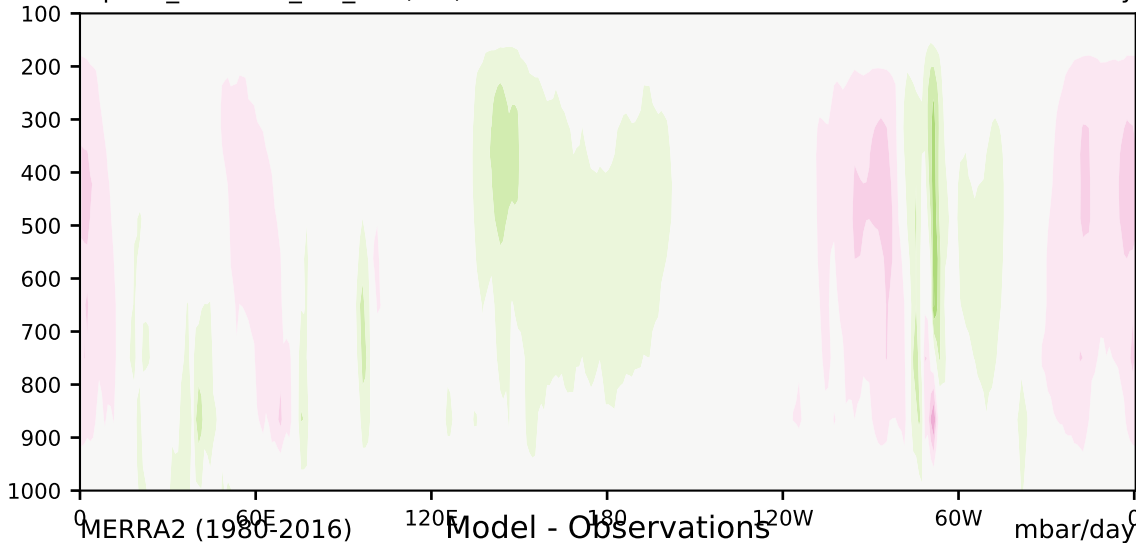

alpha3\_min10nc\_tk1\_ZM (2-6)

mbar/day

Max 20.47  
Mean -0.25  
Min -20.98

35.0  
30.0  
25.0  
20.0  
15.0  
10.0  
5.0  
-5.0  
-10.0  
-15.0  
-20.0  
-25.0  
-30.0  
-35.0