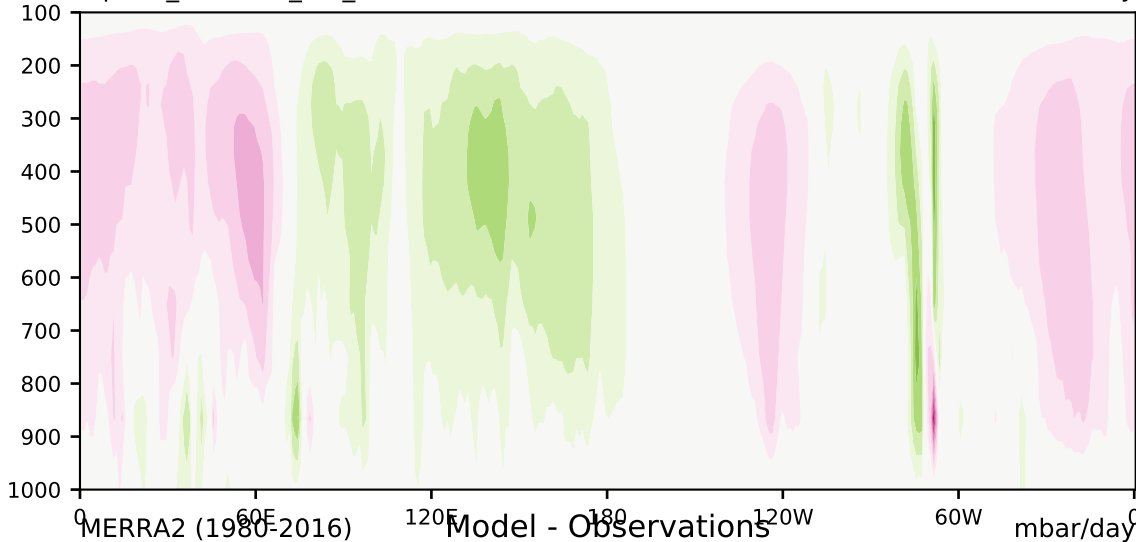

alpha3\_min10nc\_tk1\_ZM (2-6)

mbar/day

Max 34.61  
Mean -0.21  
Min -24.49

35.0  
30.0  
25.0  
20.0  
15.0  
10.0  
5.0  
-5.0  
-10.0  
-15.0  
-20.0  
-25.0  
-30.0  
-35.0