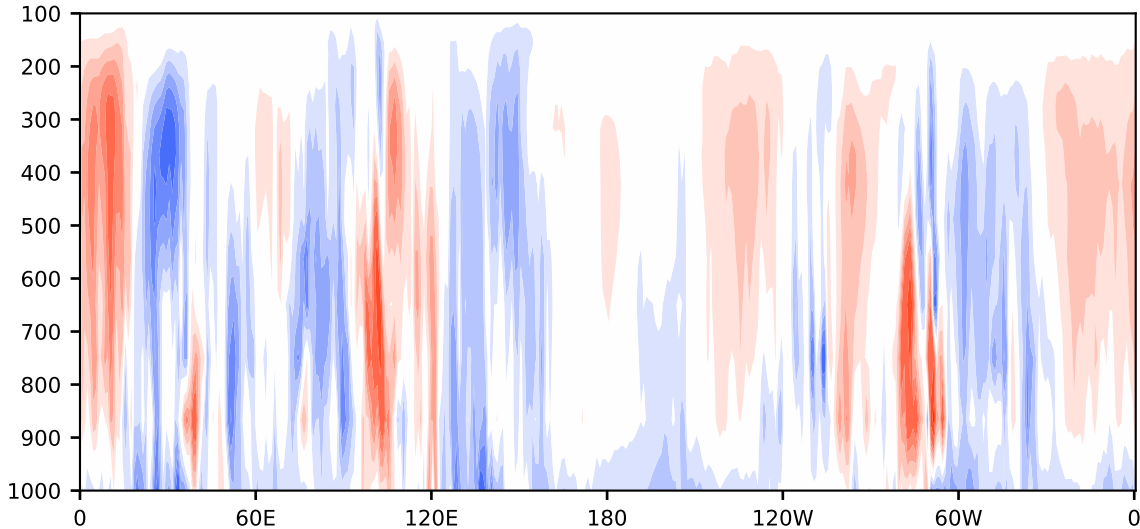

# Model - Observations

Max 22.23  
Mean -0.38  
Min -14.68

RMSE 3.46  
CORR 0.86