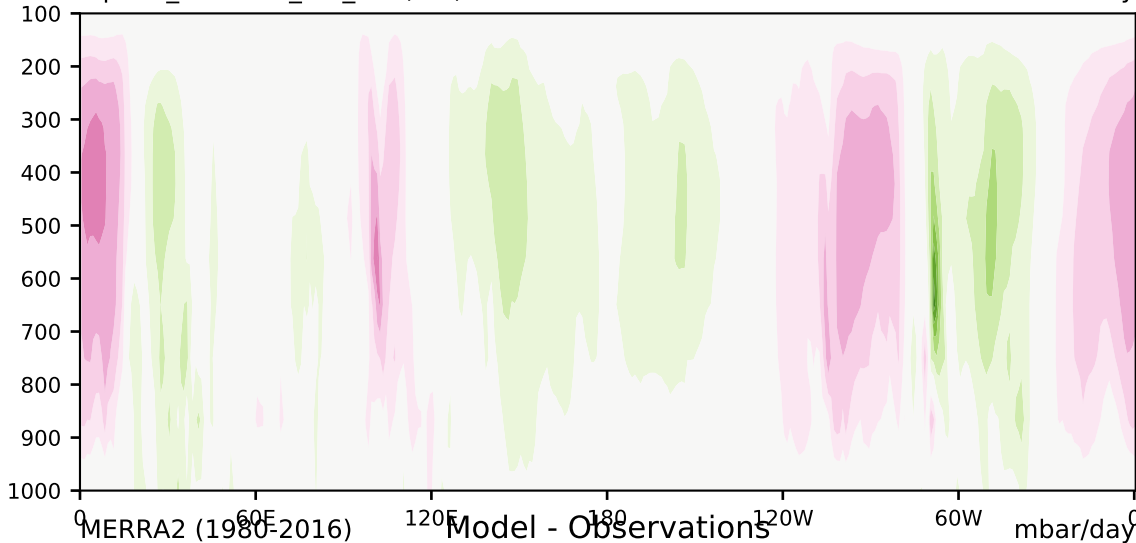

alpha3_min10nc_tk1_ZM (2-6)

mbar/day

Max 25.33
Mean -0.24
Min -32.94

35.0
30.0
25.0
20.0
15.0
10.0
5.0
-5.0
-10.0
-15.0
-20.0
-25.0
-30.0
-35.0