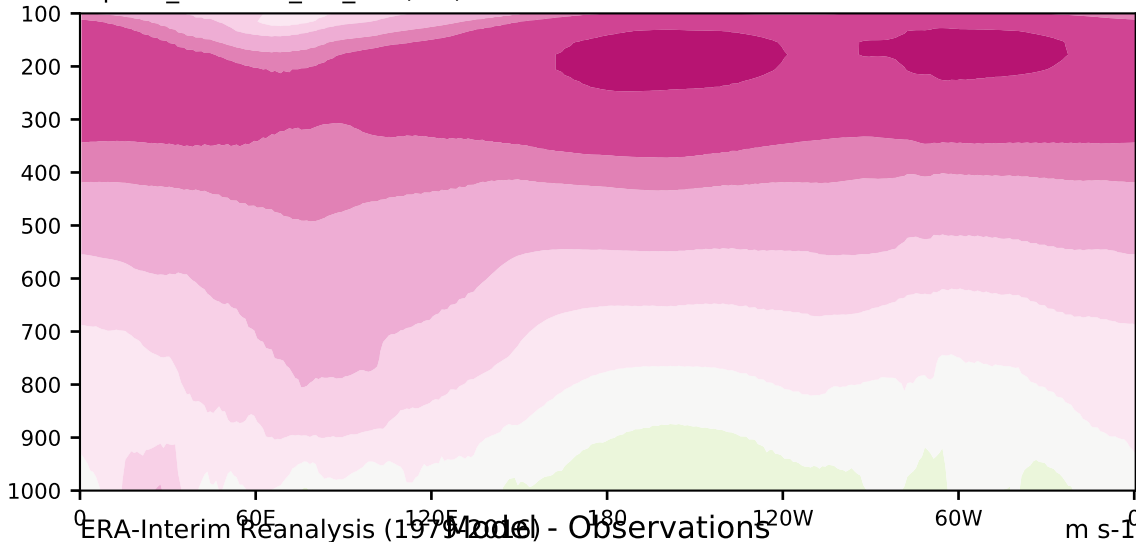

alpha3_min10nc_tk1_ZM (2-6)

m/s

Max 16.80
Mean 5.71
Min -2.90

20.0
15.0
10.0
8.0
5.0
3.0
1.0
-1.0
-3.0
-5.0
-8.0
-10.0
-15.0
-20.0