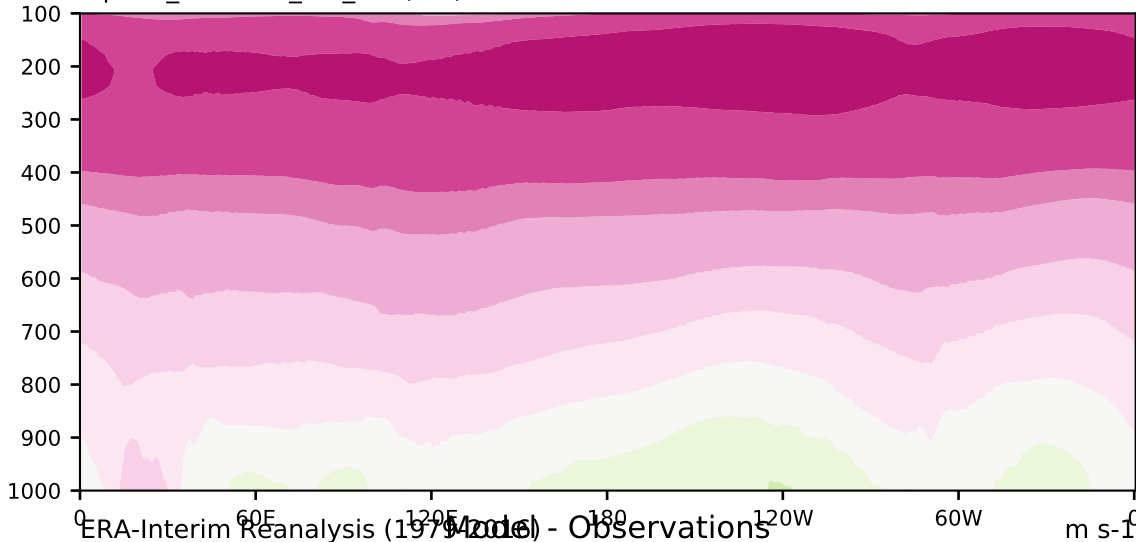

alpha3\_min10nc\_tk1\_ZM (2-6)

m/s

Max 18.78  
Mean 6.64  
Min -3.37

20.0  
15.0  
10.0  
8.0  
5.0  
3.0  
1.0  
-1.0  
-3.0  
-5.0  
-8.0  
-10.0  
-15.0  
-20.0