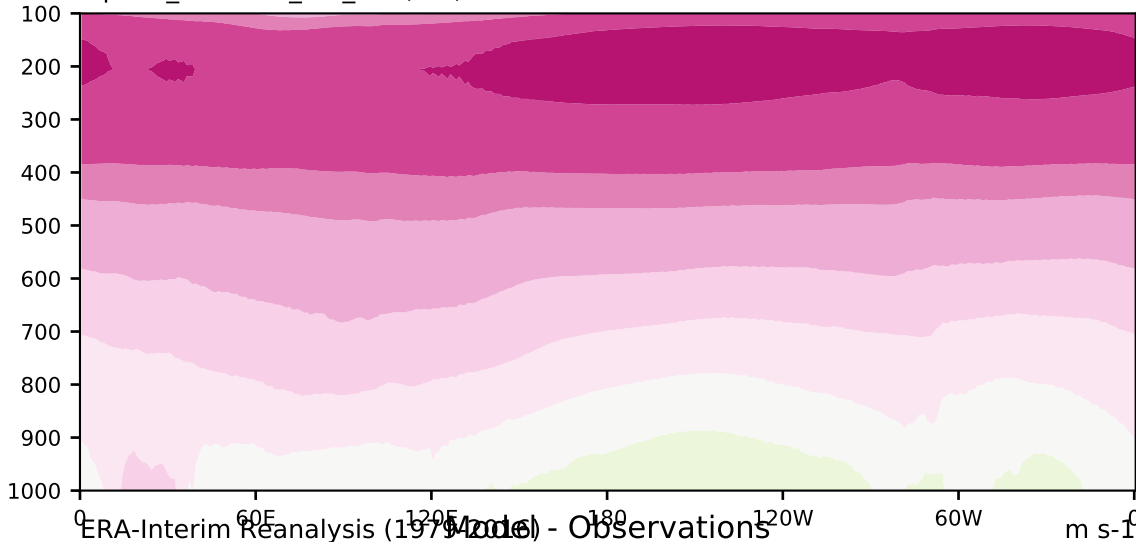

alpha3_min10nc_tk1_ZM (2-6)

m/s

Max 17.96
Mean 6.43
Min -2.77

20.0
15.0
10.0
8.0
5.0
3.0
1.0
-1.0
-3.0
-5.0
-8.0
-10.0
-15.0
-20.0