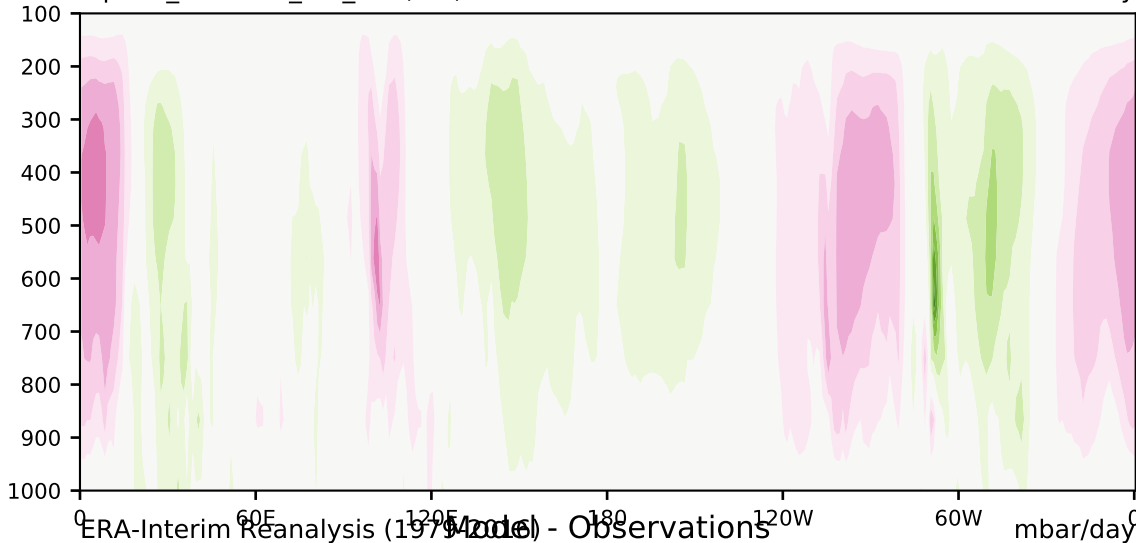

alpha3_min10nc_tk1_ZM (2-6)

mbar/day

Max 25.33
Mean -0.24
Min -32.94

35.0
30.0
25.0
20.0
15.0
10.0
5.0
-5.0
-10.0
-15.0
-20.0
-25.0
-30.0
-35.0