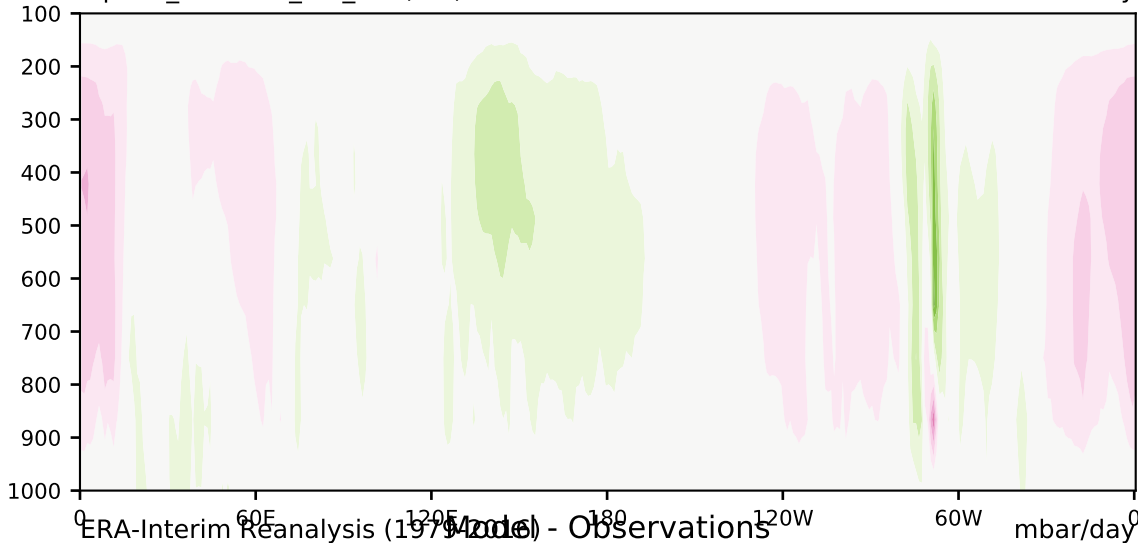

alpha3\_min10nc\_tk1\_ZM (2-6)

mbar/day

Max 23.64  
Mean -0.26  
Min -27.13

35.0  
30.0  
25.0  
20.0  
15.0  
10.0  
5.0  
-5.0  
-10.0  
-15.0  
-20.0  
-25.0  
-30.0  
-35.0