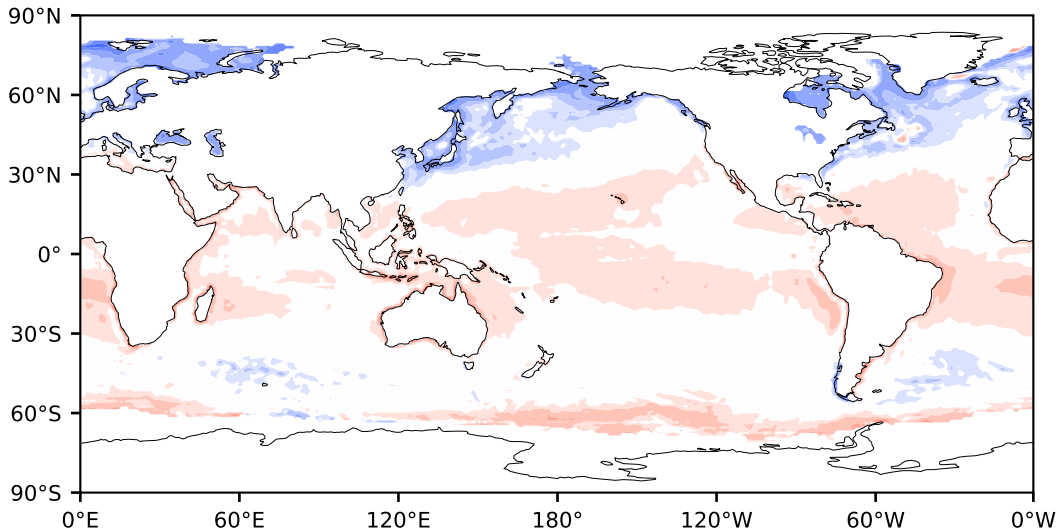

Model - Observations

Max 99.56
Mean 2.01
Min -153.34

RMSE 10.20
CORR 0.55