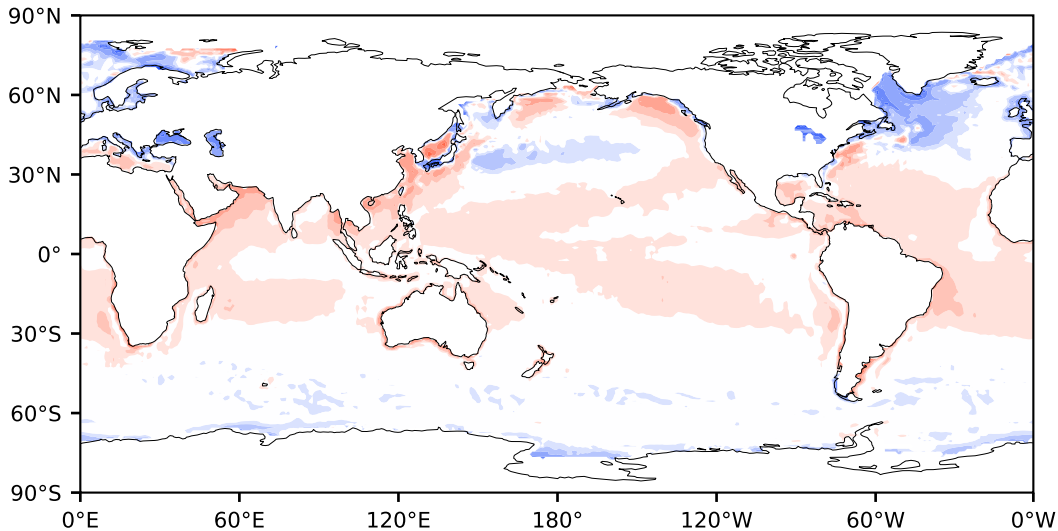

# Model - Observations

Max 147.40  
Mean 2.66  
Min -109.88

RMSE 10.60  
CORR 0.85