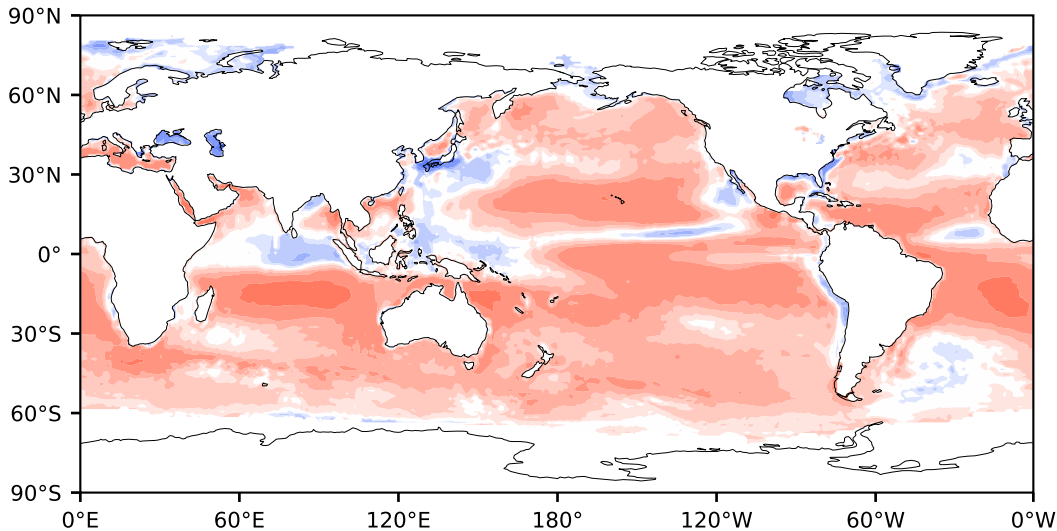

# Model - Observations

Max 164.55  
Mean 18.39  
Min -127.49

RMSE 26.92  
CORR 0.92