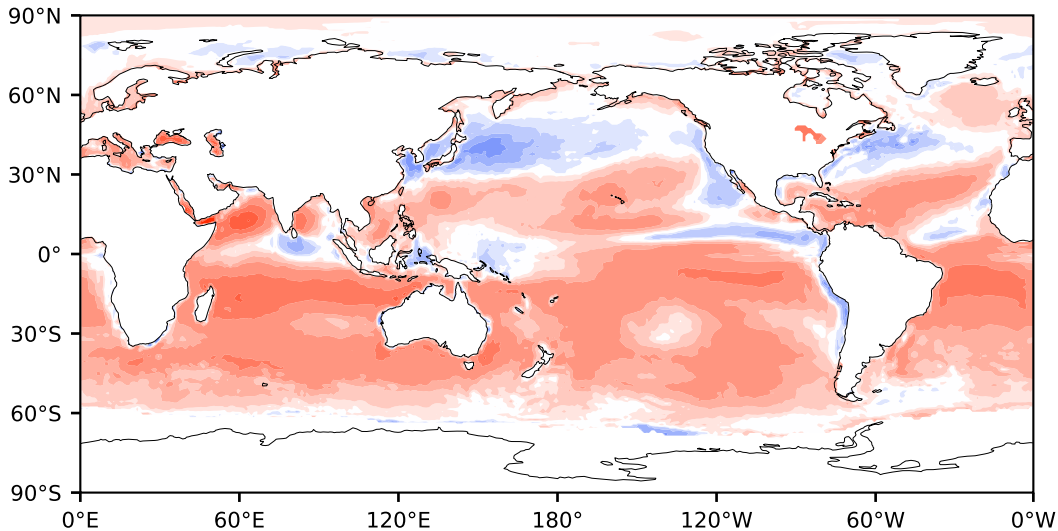

Model - Observations

Max 264.48
Mean 21.21
Min -146.95

RMSE 31.33
CORR 0.94