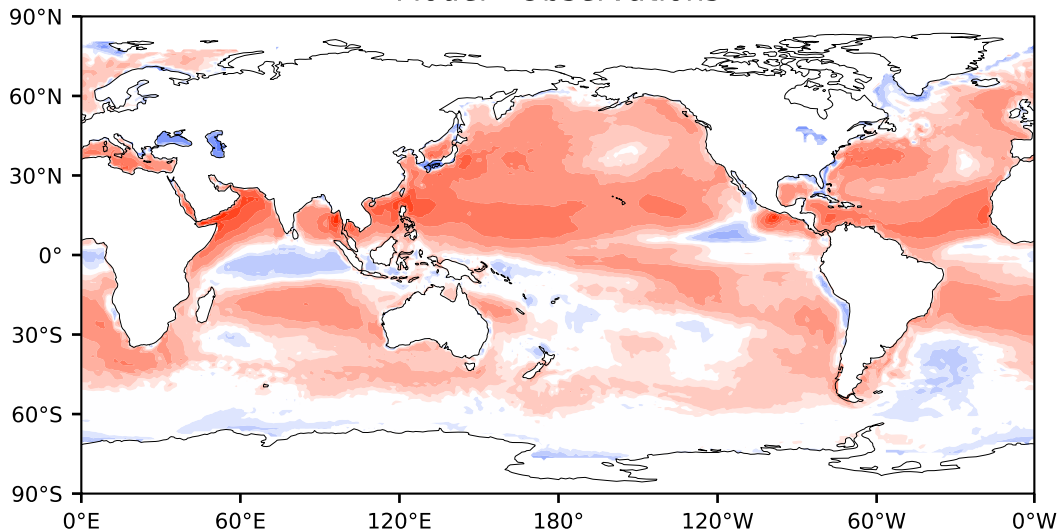

Model - Observations

Max 188.43
Mean 19.96
Min -134.77

RMSE 32.37
CORR 0.94