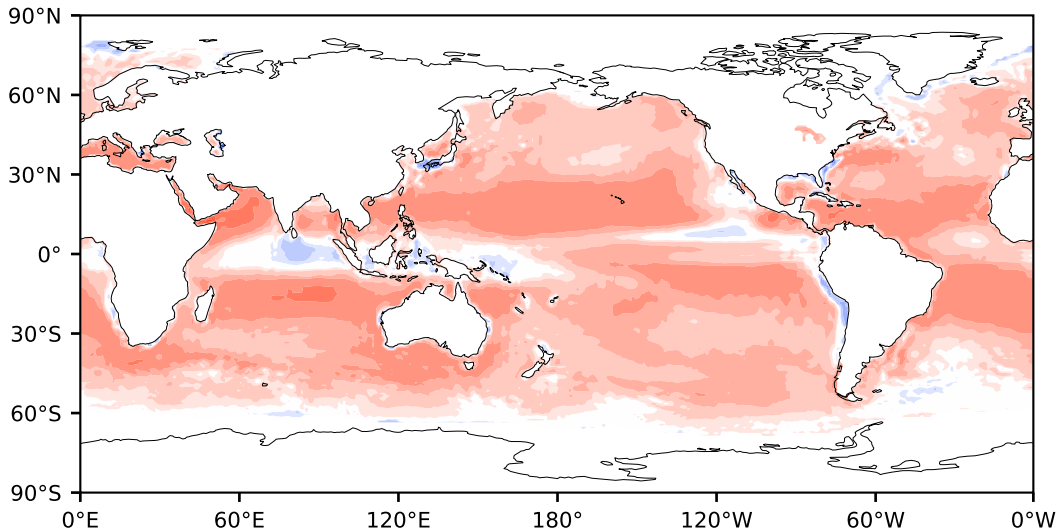

Model - Observations

Max 146.29
Mean 20.51
Min -128.45

RMSE 25.84
CORR 0.95