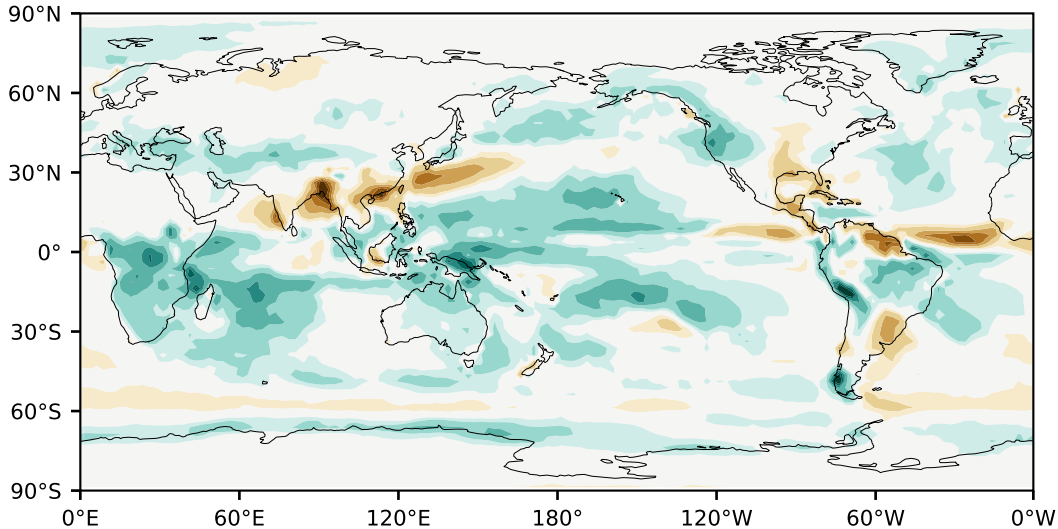

Model - Observations

Max 6.84
Mean 0.42
Min -7.14

RMSE 1.10
CORR 0.88