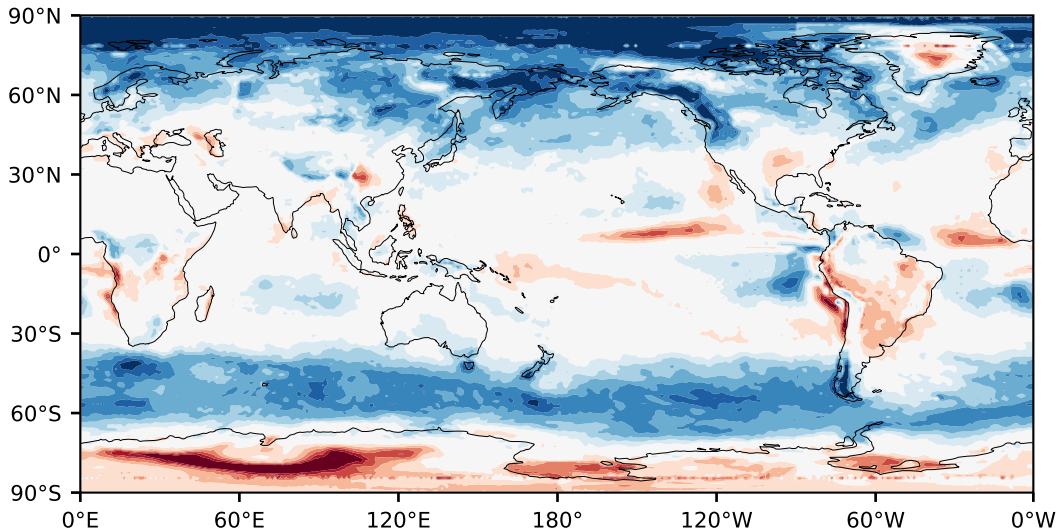

# Model - Observations

Max 53.02  
Mean 5.09  
Min -48.77

RMSE 11.27  
CORR 0.91