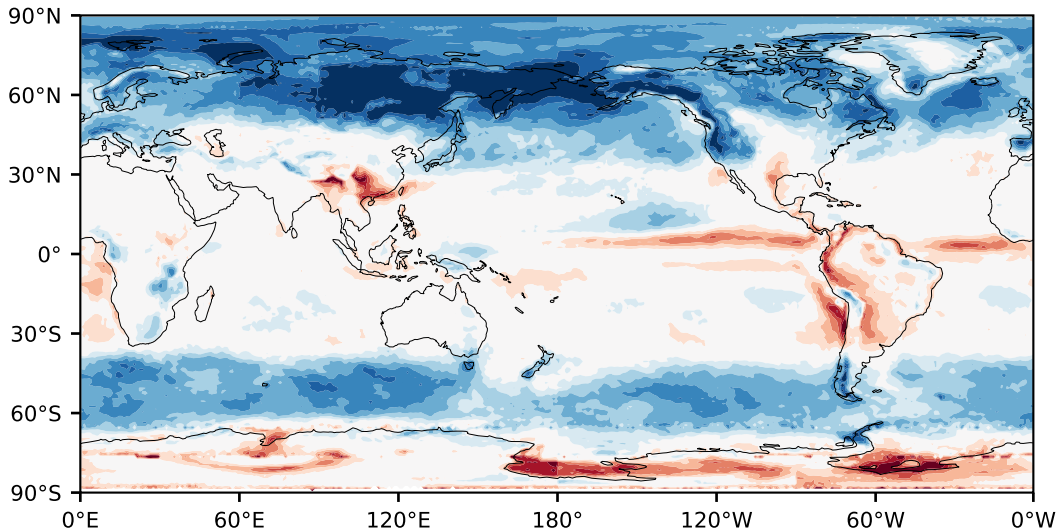

Model - Observations

Max 56.17
Mean 5.05
Min -79.65

RMSE 11.86
CORR 0.88