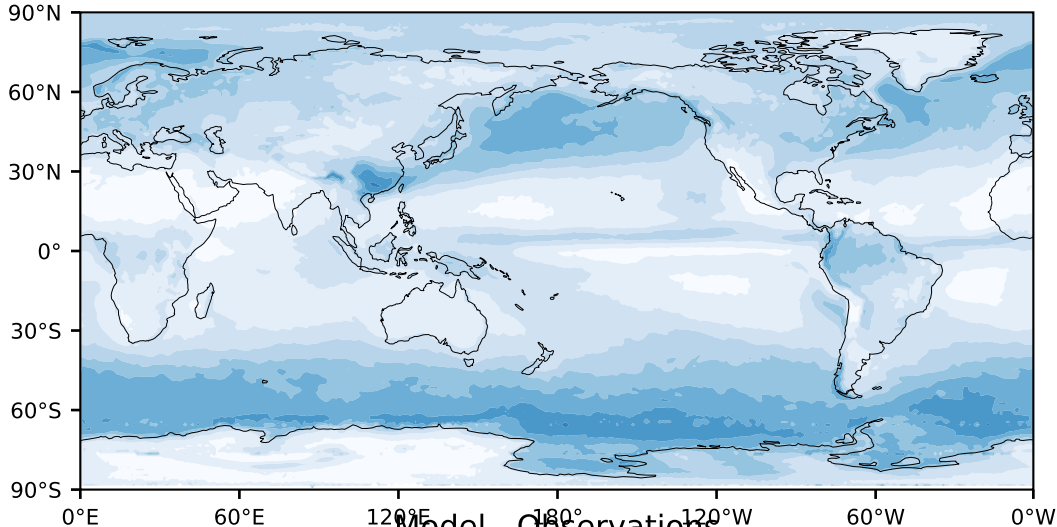

MODIS Simulator (None)

%

Max 84.77  
Mean 22.83  
Min 0.31

Model - Observations

95.0  
85.0  
75.0  
65.0  
55.0  
45.0  
35.0  
25.0  
15.0  
5.0