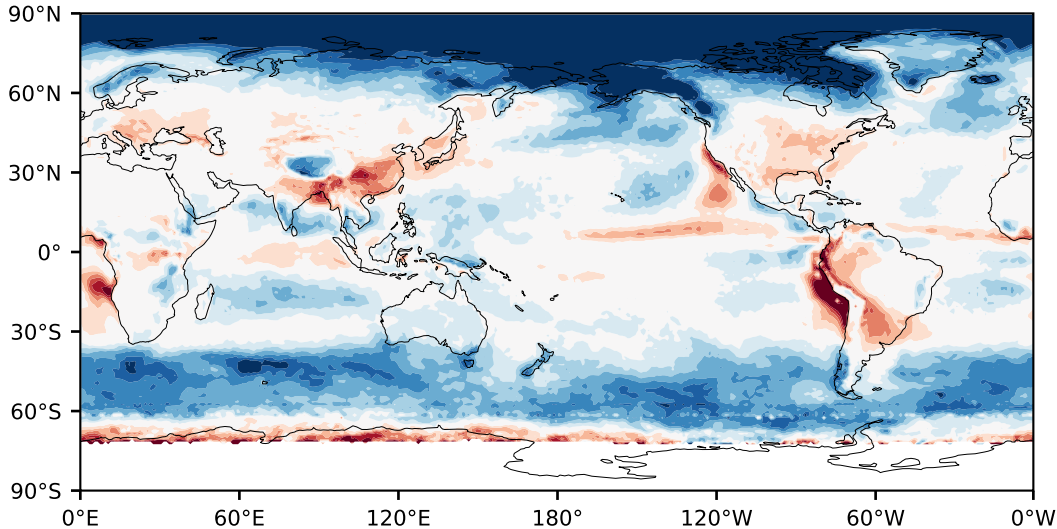

# Model - Observations

Max 60.22  
Mean 5.33  
Min -97.81

RMSE 12.91  
CORR 0.84