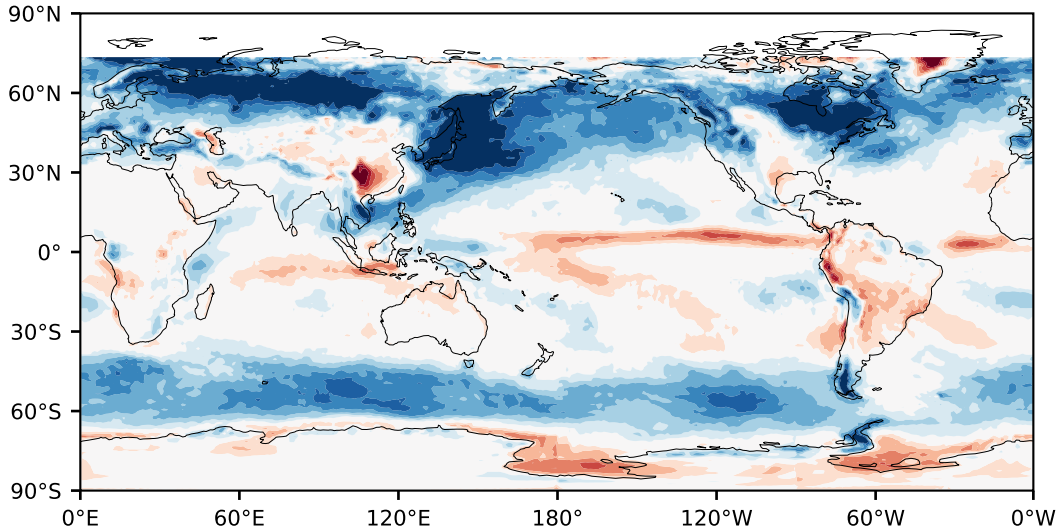

Model - Observations

Max 61.55
Mean 5.52
Min -49.66

RMSE 12.62
CORR 0.87