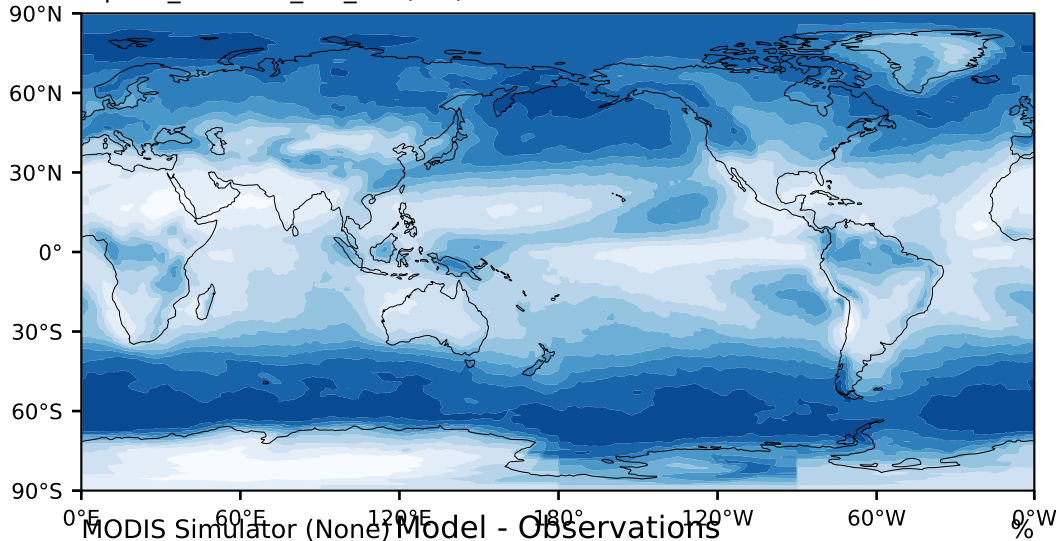

alpha3\_min10nc\_tk1\_ZM (2-6)

%

Max 93.91  
Mean 45.66  
Min 0.00

MODIS Simulator (None) Model - Observations

95.0  
85.0  
75.0  
65.0  
55.0  
45.0  
35.0  
25.0  
15.0  
5.0