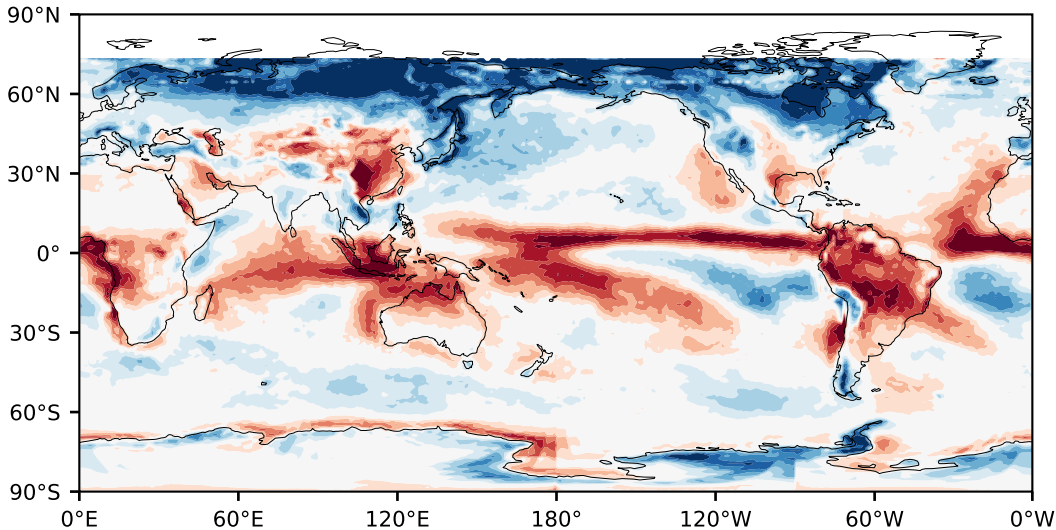

Model - Observations

Max 72.15
Mean -1.35
Min -58.87

RMSE 14.03
CORR 0.83