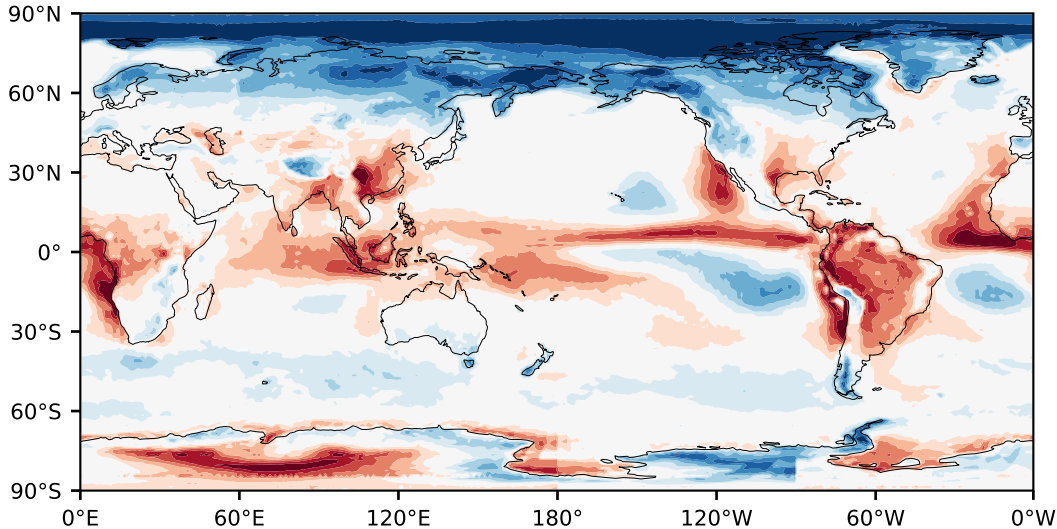

Model - Observations

Max 59.71
Mean -1.47
Min -67.14

RMSE 11.37
CORR 0.87