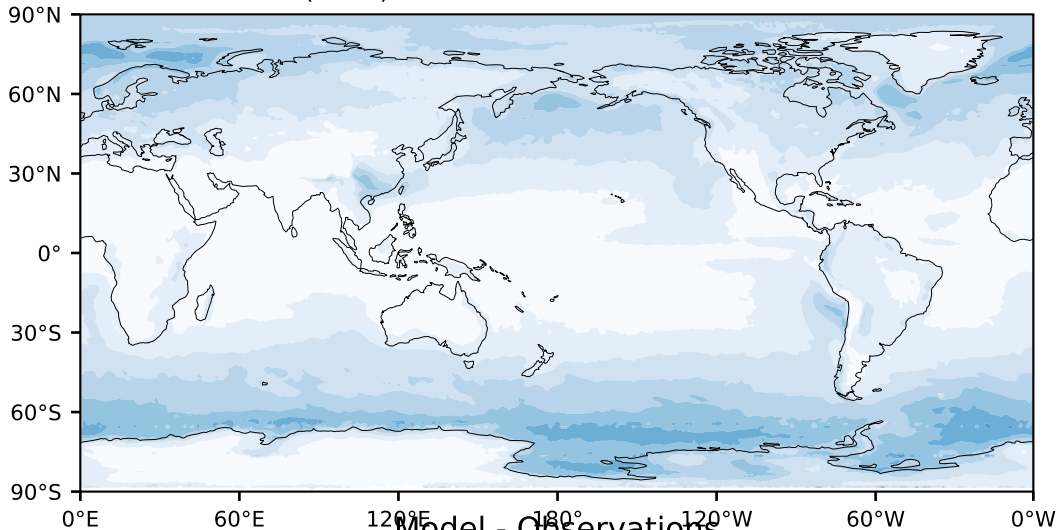

MODIS Simulator (None)

%

Max 84.77
Mean 12.45
Min 0.00

Model - Observations