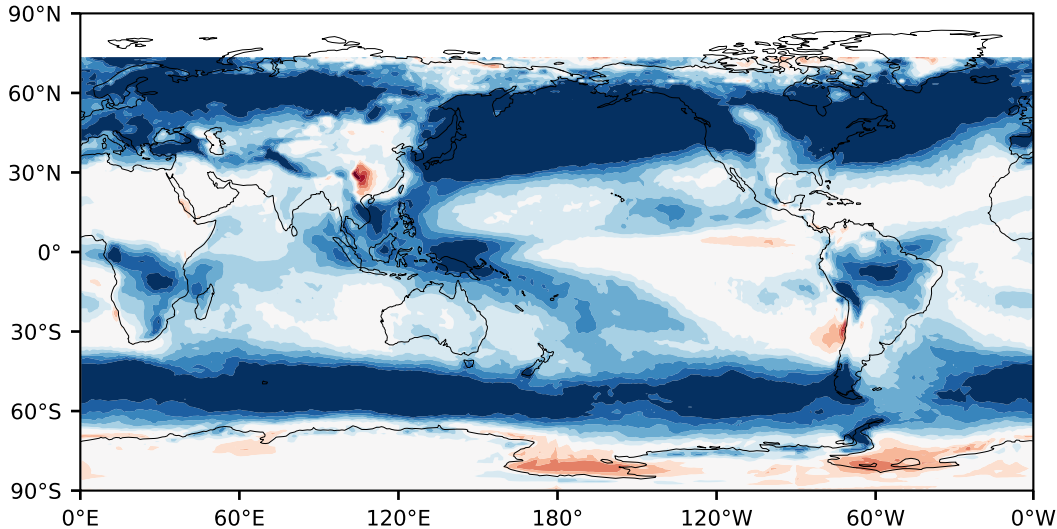

Model - Observations

Max 73.88
Mean 16.09
Min -39.51

RMSE 21.30
CORR 0.81