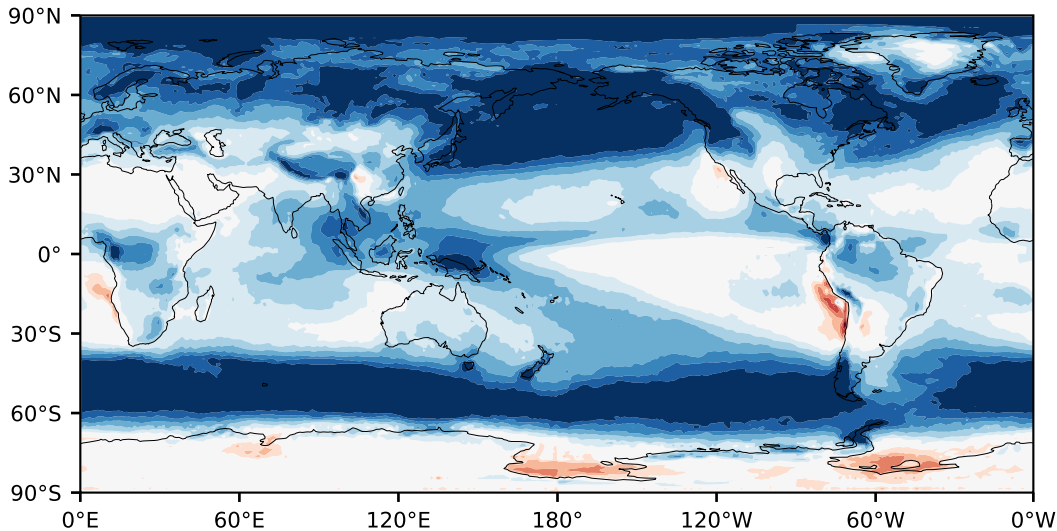

Model - Observations

Max 61.28
Mean 15.78
Min -40.17

RMSE 19.74
CORR 0.86