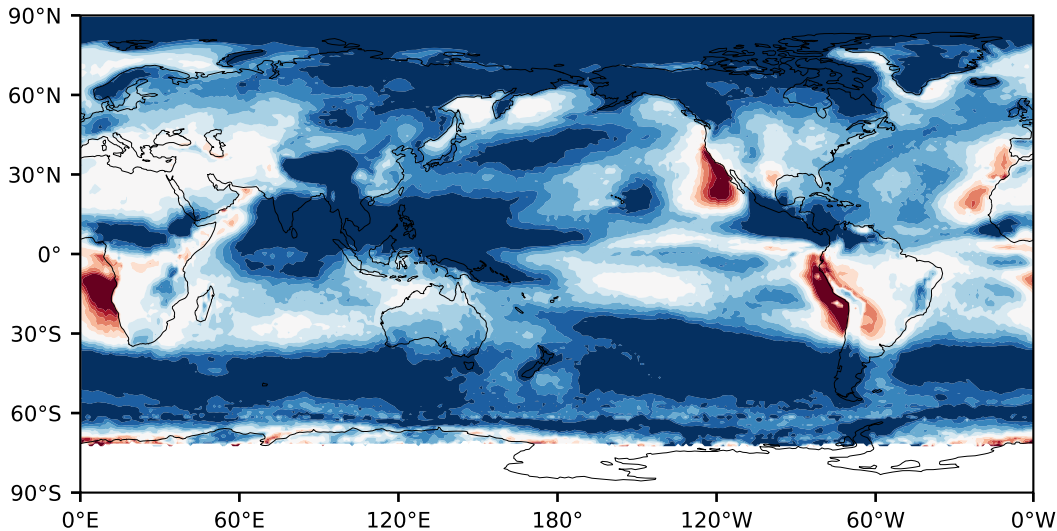

Model - Observations

Max 81.46
Mean 19.98
Min -87.54

RMSE 25.64
CORR 0.75