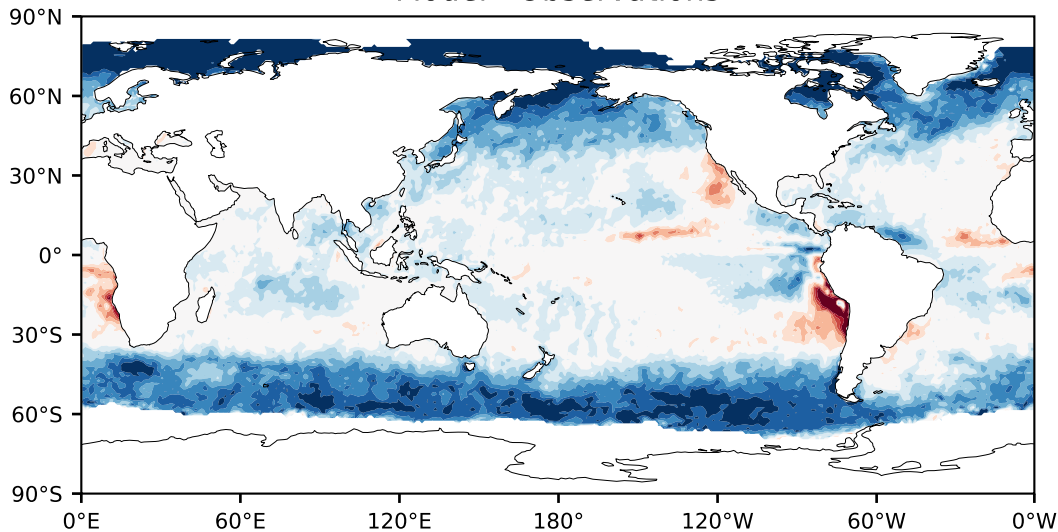

Model - Observations

Max 71.35
Mean 8.77
Min -57.65

RMSE 14.89
CORR 0.83