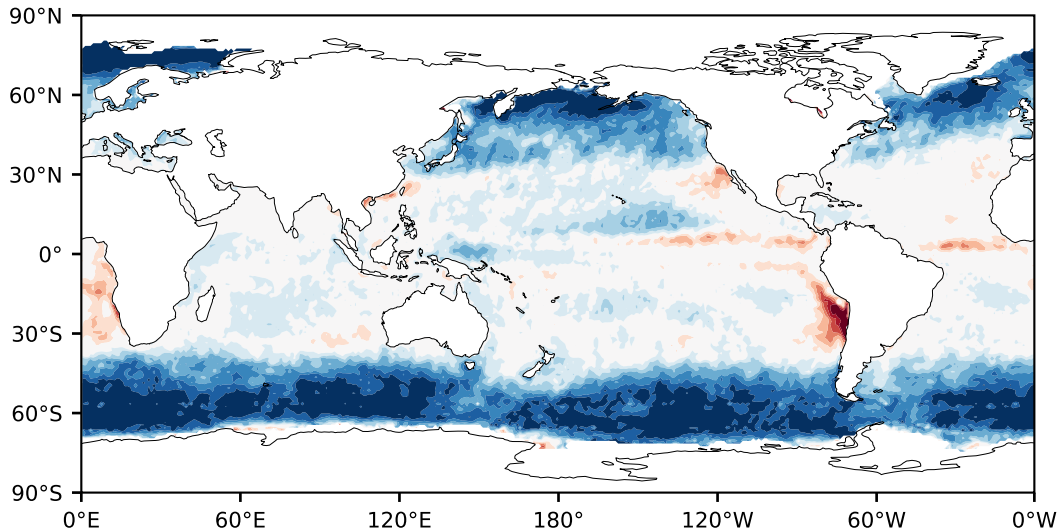

Model - Observations

Max 66.52
Mean 8.43
Min -59.54

RMSE 14.50
CORR 0.89