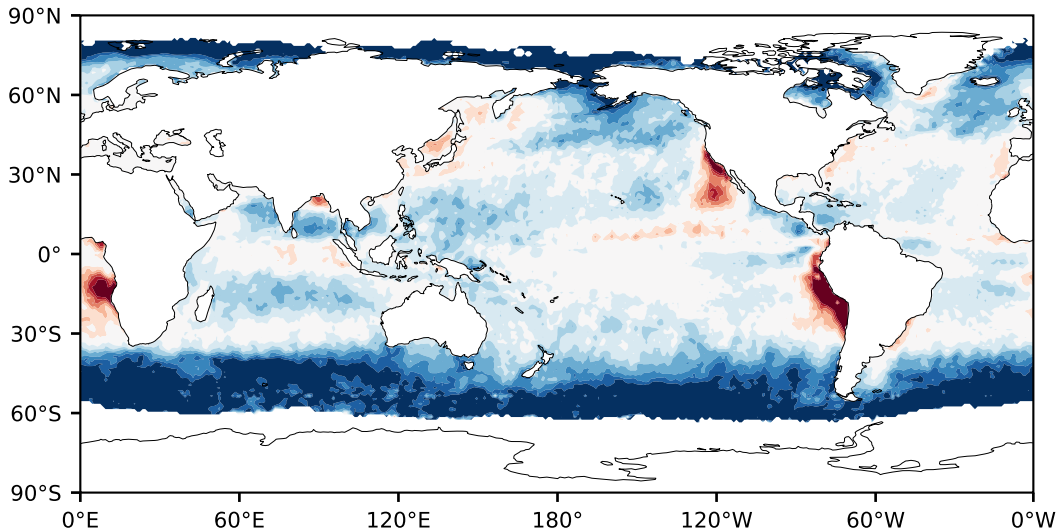

Model - Observations

Max 70.93
Mean 9.92
Min -83.28

RMSE 17.04
CORR 0.73