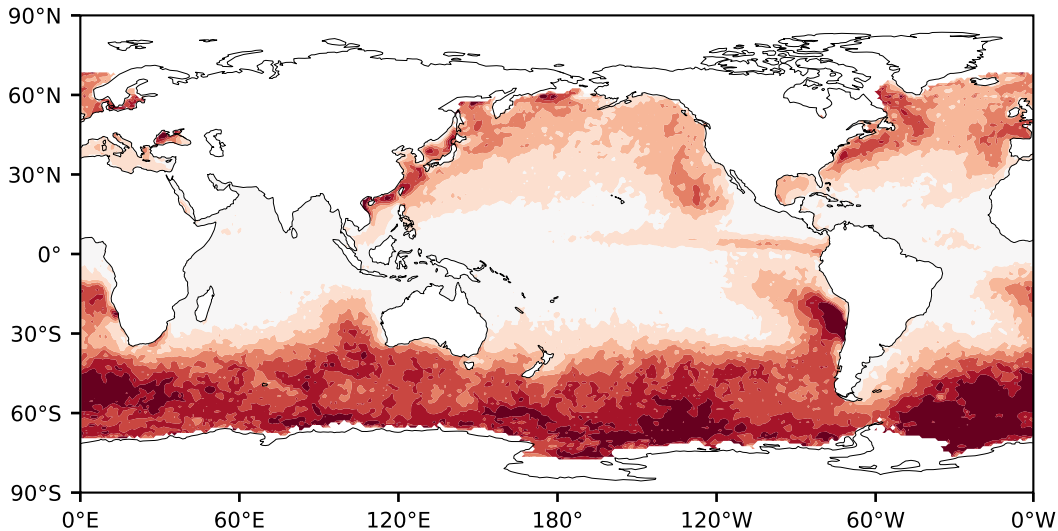

# Model - Observations

Max -0.00  
Mean -11.41  
Min -78.48

RMSE 14.82  
CORR nan