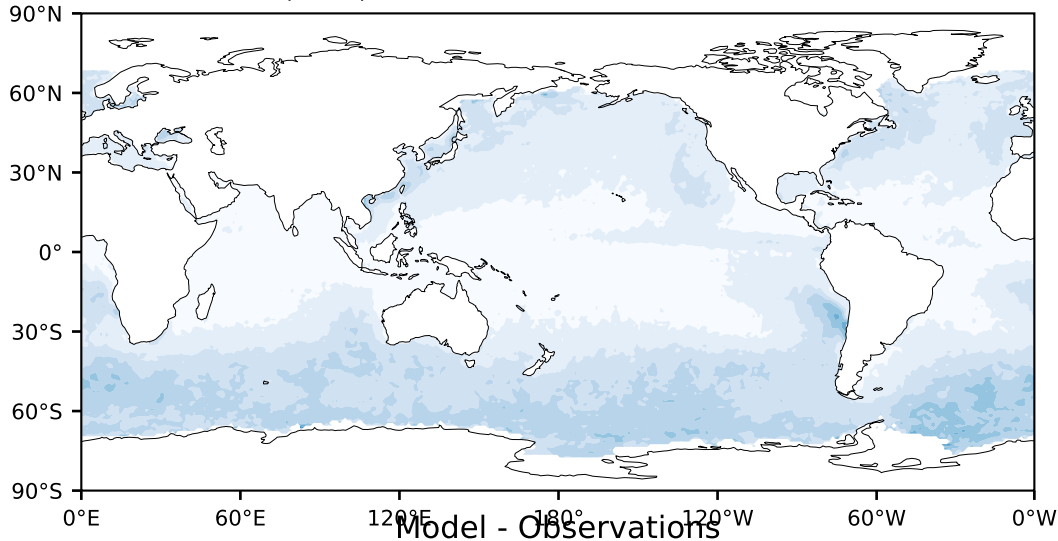

MISR Simulator (None)

%

Max 78.48  
Mean 11.41  
Min 0.00

95.0  
85.0  
75.0  
65.0  
55.0  
45.0  
35.0  
25.0  
15.0  
5.0