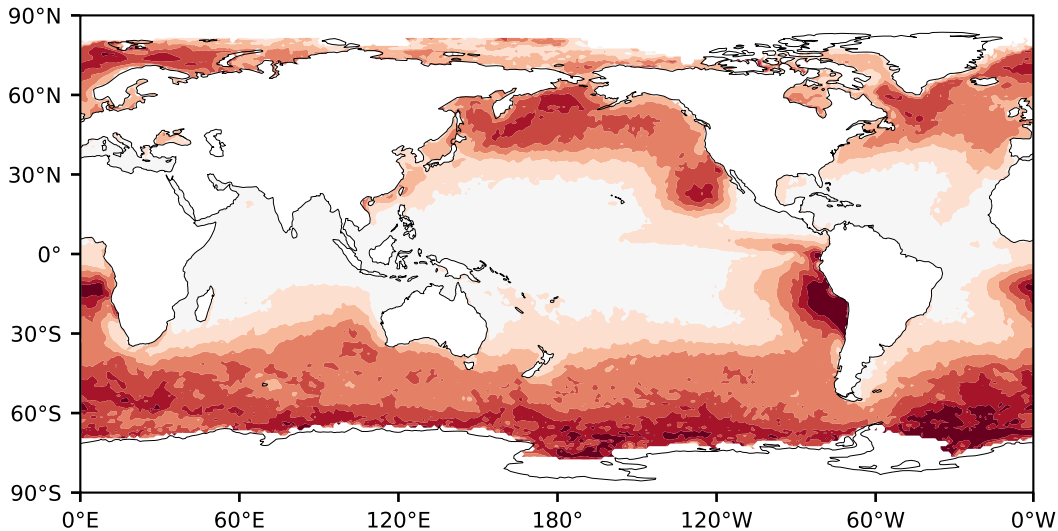

# Model - Observations

Max 0.00  
Mean -11.14  
Min -78.48

RMSE 13.95  
CORR nan