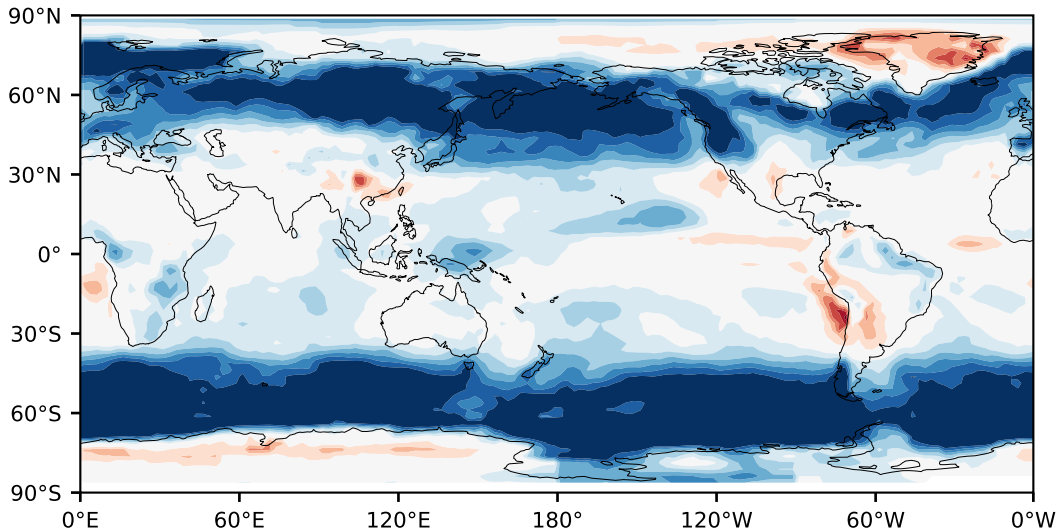

Model - Observations

Max 57.64
Mean 11.65
Min -33.01

RMSE 18.25
CORR 0.78